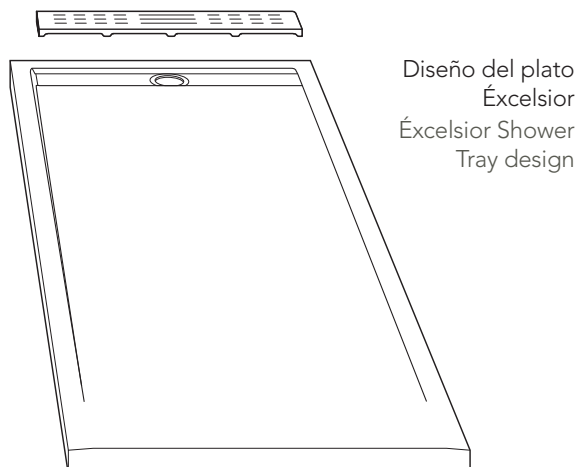

Medidas de todos los platos de ducha en página 8
All Shower Trays measures at page 8